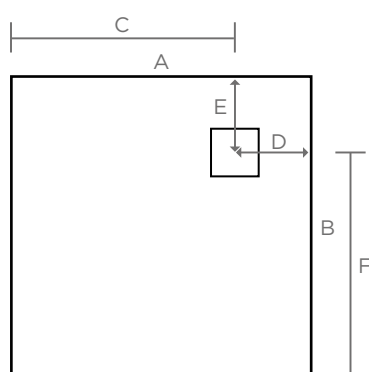

CLASSIC M SLATE

DIMENSIONS

Classic M Slate Trays are compatible with all standard shower enclosures. They will fit seamlessly into your bathroom. Understanding that each installation is unique we can trim up to 25mm of each wall touching side to ensure the perfect fit.

They are slim with a height of just 32mm and all trays can be fitted on top or level with the bathroom floor.

RECTANGLE

A (mm)	B (mm)	C (mm)	D (mm)	E (mm)	F (mm)	MPN
1800	1000	985	815	250	750	CMSLATE1800X1000
1800	900	985	815	250	650	CMSLATE1800X900
1800	800	985	815	250	550	CMSLATE1800X800
1700	1000	935	765	250	750	CMSLATE1700X1000
1700	900	935	765	250	650	CMSLATE1700X900
1700	800	935	765	250	550	CMSLATE1700X800
1700	700	935	765	250	450	CMSLATE1700X700
1600	1000	885	715	250	750	CMSLATE1600X1000
1600	900	885	715	250	650	CMSLATE1600X900
1600	800	885	715	250	550	CMSLATE1600X800
1600	700	885	715	250	450	CMSLATE1600X700
1500	1000	835	665	250	750	CMSLATE1500X1000
1500	900	835	665	250	650	CMSLATE1500X900
1500	800	835	665	250	550	CMSLATE1500X800
1400	1000	785	615	250	750	CMSLATE1400X1000
1400	900	785	615	250	650	CMSLATE1400X900
1400	800	785	615	250	550	CMSLATE1400X800
1300	1000	735	565	250	750	CMSLATE1300X1000
1300	900	735	565	250	650	CMSLATE1300X900
1300	800	735	565	250	550	CMSLATE1300X800
1200	1000	685	515	250	750	CMSLATE1200X1000
1200	900	685	515	250	650	CMSLATE1200X900
1200	800	685	515	250	550	CMSLATE1200X800
1100	1000	635	465	250	750	CMSLATE1100X1000
1100	900	635	465	250	650	CMSLATE1100X900
1100	800	635	465	250	550	CMSLATE1100X800

OFFSET QUADRANT RIGHT HAND

A (mm)	B (mm)	C (mm)	D (mm)	E (mm)	F (mm)	MPN
1200	900	950	250	250	650	CMSLATE12X9QRH
1000	800	950	250	250	550	CMSLATE10X8QRH

OFFSET QUADRANT LEFT HAND

A (mm)	B (mm)	C (mm)	D (mm)	E (mm)	F (mm)	MPN
1200	900	950	250	250	650	CMSLATE12X9QLH
1000	800	950	250	250	550	CMSLATE10X8QLH