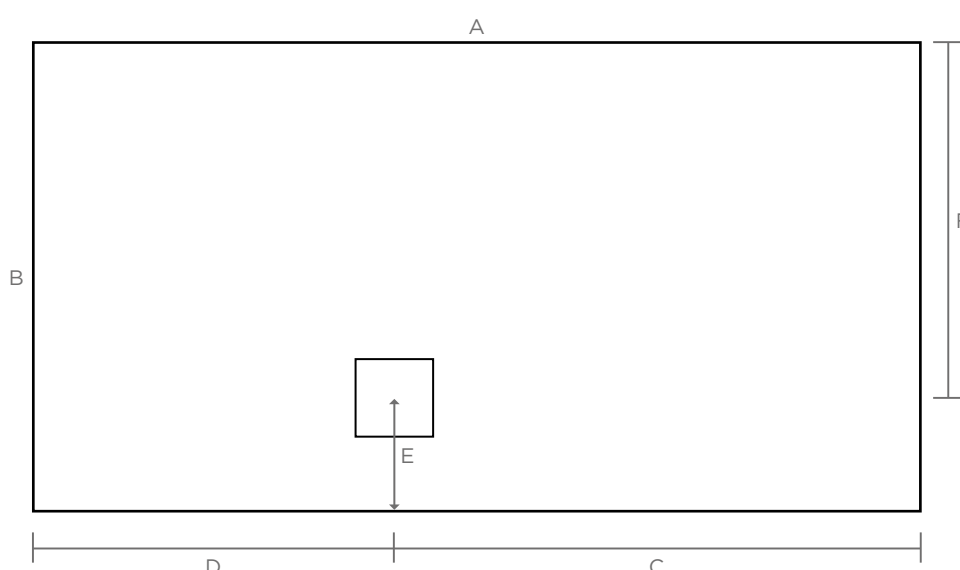

CLASSIC M SLATE

DIMENSIONS

Classic M Slate Trays are compatible with all standard shower enclosures. They will fit seamlessly into your bathroom. Understanding that each installation is unique we can trim up to 25mm of each wall touching side to ensure the perfect fit.

They are slim with a height of just 32mm and all trays can be fitted on top or level with the bathroom floor.

RECTANGLE

A (mm)	B (mm)	C (mm)	D (mm)	E (mm)	F (mm)	MPN
1800	1000	985	815	250	750	CMSLATE1800X1000
1800	900	985	815	250	650	CMSLATE1800X900
1800	800	985	815	250	550	CMSLATE1800X800
1700	1000	935	765	250	750	CMSLATE1700X1000
1700	900	935	765	250	650	CMSLATE1700X900
1700	800	935	765	250	550	CMSLATE1700X800
1700	700	935	765	250	450	CMSLATE1700X700
1600	1000	885	715	250	750	CMSLATE1600X1000
1600	900	885	715	250	650	CMSLATE1600X900
1600	800	885	715	250	550	CMSLATE1600X800
1600	700	885	715	250	450	CMSLATE1600X700
1500	1000	835	665	250	750	CMSLATE1500X1000
1500	900	835	665	250	650	CMSLATE1500X900
1500	800	835	665	250	550	CMSLATE1500X800
1400	1000	785	615	250	750	CMSLATE1400X1000
1400	900	785	615	250	650	CMSLATE1400X900
1400	800	785	615	250	550	CMSLATE1400X800
1300	1000	735	565	250	750	CMSLATE1300X1000
1300	900	735	565	250	650	CMSLATE1300X900
1300	800	735	565	250	550	CMSLATE1300X800
1200	1000	685	515	250	750	CMSLATE1200X1000
1200	900	685	515	250	650	CMSLATE1200X900
1200	800	685	515	250	550	CMSLATE1200X800
1100	1000	635	465	250	750	CMSLATE1100X1000
1100	900	635	465	250	650	CMSLATE1100X900
1100	800	635	465	250	550	CMSLATE1100X800

SQUARE

A (mm)	B (mm)	C (mm)	D (mm)	E (mm)	F (mm)	MPN
1000	1000	750	250	250	750	CMSLATE1000x1000
900	900	650	250	250	650	CMSLATE900x900

QUADRANT

A (mm)	B (mm)	C (mm)	D (mm)	E (mm)	F (mm)	MPN
1000	1000	750	250	250	750	CMSLATE1000QUAD
900	900	650	250	250	650	CMSLATE900QUAD