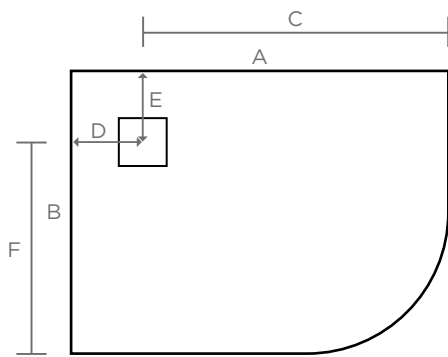

CLASSIC M SLATE

DIMENSIONS

Classic M Slate Trays are compatible with all standard shower enclosures. They will fit seamlessly into your bathroom. Understanding that each installation is unique we can trim up to 25mm of each wall touching side to ensure the perfect fit.

They are slim with a height of just 32mm and all trays can be fitted on top or level with the bathroom floor.

RECTANGLE

A (mm)	B (mm)	C (mm)	D (mm)	E (mm)	F (mm)	MPN
1800	1000	985	815	250	750	CMSLATE1800X1000
1800	900	985	815	250	650	CMSLATE1800X900
1800	800	985	815	250	550	CMSLATE1800X800
1700	1000	935	765	250	750	CMSLATE1700X1000
1700	900	935	765	250	650	CMSLATE1700X900
1700	800	935	765	250	550	CMSLATE1700X800
1700	700	935	765	250	450	CMSLATE1700X700
1600	1000	885	715	250	750	CMSLATE1600X1000
1600	900	885	715	250	650	CMSLATE1600X900
1600	800	885	715	250	550	CMSLATE1600X800
1600	700	885	715	250	450	CMSLATE1600X700
1500	1000	835	665	250	750	CMSLATE1500X1000
1500	900	835	665	250	650	CMSLATE1500X900
1500	800	835	665	250	550	CMSLATE1500X800
1400	1000	785	615	250	750	CMSLATE1400X1000
1400	900	785	615	250	650	CMSLATE1400X900
1400	800	785	615	250	550	CMSLATE1400X800
1300	1000	735	565	250	750	CMSLATE1300X1000
1300	900	735	565	250	650	CMSLATE1300X900
1300	800	735	565	250	550	CMSLATE1300X800
1200	1000	685	515	250	750	CMSLATE1200X1000
1200	900	685	515	250	650	CMSLATE1200X900
1200	800	685	515	250	550	CMSLATE1200X800
1100	1000	635	465	250	750	CMSLATE1100X1000
1100	900	635	465	250	650	CMSLATE1100X900
1100	800	635	465	250	550	CMSLATE1100X800

OFFSET QUADRANT RIGHT HAND

A (mm)	B (mm)	C (mm)	D (mm)	E (mm)	F (mm)	MPN
1200	900	950	250	250	650	CMSLATE12X9QRH
1000	800	950	250	250	550	CMSLATE10X8QRH

OFFSET QUADRANT LEFT HAND

A (mm)	B (mm)	C (mm)	D (mm)	E (mm)	F (mm)	MPN
1200	900	950	250	250	650	CMSLATE12X9QLH
1000	800	950	250	250	550	CMSLATE10X8QLH