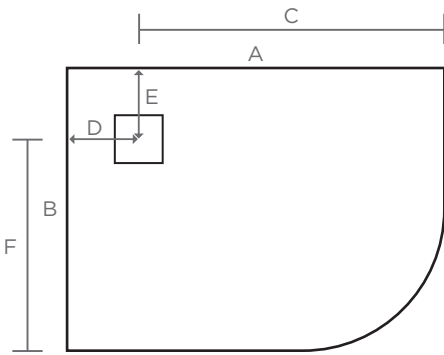

CLASSIC M SLATE

M

DIMENSIONS

Classic M Slate Trays are compatible with all standard shower enclosures. They will fit seamlessly into your bathroom. Understanding that each installation is unique we can trim up to 25mm of each wall touching side to ensure the perfect fit.

They are slim with a height of just 32mm and all trays can be fitted on top or level with the bathroom floor.

RECTANGLE

A (mm)	B (mm)	C (mm)	D (mm)	E (mm)	F (mm)	MPN
1800	1000	985	815	250	750	CMSLATE1800X1000
1800	900	985	815	250	650	CMSLATE1800X900
1800	800	985	815	250	550	CMSLATE1800X800
1700	1000	935	765	250	750	CMSLATE1700X1000
1700	900	935	765	250	650	CMSLATE1700X900
1700	800	935	765	250	550	CMSLATE1700X800
1700	700	935	765	250	450	CMSLATE1700X700
1600	1000	885	715	250	750	CMSLATE1600X1000
1600	900	885	715	250	650	CMSLATE1600X900
1600	800	885	715	250	550	CMSLATE1600X800
1500	1000	835	665	250	750	CMSLATE1500X1000
1500	900	835	665	250	650	CMSLATE1500X900
1400	1000	785	615	250	750	CMSLATE1400X1000
1400	900	785	615	250	650	CMSLATE1400X900
1400	800	785	615	250	550	CMSLATE1400X800
1300	1000	735	565	250	750	CMSLATE1300X1000
1300	900	735	565	250	650	CMSLATE1300X900
1300	800	735	565	250	550	CMSLATE1300X800
1200	1000	685	515	250	750	CMSLATE1200X1000
1200	900	685	515	250	650	CMSLATE1200X900
1200	800	685	515	250	550	CMSLATE1200X800
1100	1000	635	465	250	750	CMSLATE1100X1000
1100	900	635	465	250	650	CMSLATE1100X900

SQUARE

A (mm)	B (mm)	C (mm)	D (mm)	E (mm)	F (mm)	MPN
1000	1000	750	250	250	750	CMSLATE1000x1000
900	900	650	250	250	650	CMSLATE900x900

QUADRANT

A (mm)	B (mm)	C (mm)	D (mm)	E (mm)	F (mm)	MPN
1000	1000	750	250	250	750	CMSLATE1000QUAD
900	900	650	250	250	650	CMSLATE900QUAD

OFFSET QUADRANT RIGHT HAND

A (mm)	B (mm)	C (mm)	D (mm)	E (mm)	F (mm)	MPN
1200	900	950	250	250	650	CMSLATE12X9QRH
1000	800	950	250	250	550	CMSLATE10X8QRH

OFFSET QUADRANT LEFT HAND

A (mm)	B (mm)	C (mm)	D (mm)	E (mm)	F (mm)	MPN
1200	900	950	250	250	650	CMSLATE12X9QLH
1000	800	950	250	250	550	CMSLATE10X8QLH