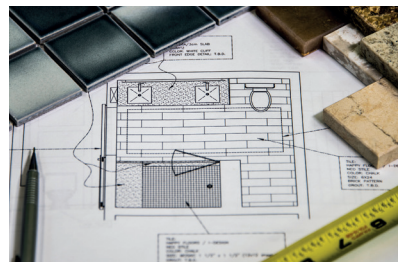

CLASSIC M SLATE

M

DIMENSIONS

Classic M Slate Trays are compatible with all standard shower enclosures. They will fit seamlessly into your bathroom. Understanding that each installation is unique we can trim up to 25mm of each wall touching side to ensure the perfect fit.

They are slim with a height of just 32mm and all trays can be fitted on top or level with the bathroom floor.

RECTANGLE

A (mm)	B (mm)	C (mm)	D (mm)	E (mm)	F (mm)	MPN
1800	1000	985	815	250	750	CMSLATE1800X1000
1800	900	985	815	250	650	CMSLATE1800X900
1800	800	985	815	250	550	CMSLATE1800X800
1700	1000	935	765	250	750	CMSLATE1700X1000
1700	900	935	765	250	650	CMSLATE1700X900
1700	800	935	765	250	550	CMSLATE1700X800
1700	700	935	765	250	450	CMSLATE1700X700
1600	1000	885	715	250	750	CMSLATE1600X1000
1600	900	885	715	250	650	CMSLATE1600X900
1600	800	885	715	250	550	CMSLATE1600X800
1500	1000	835	665	250	750	CMSLATE1500X1000
1500	900	835	665	250	650	CMSLATE1500X900
1400	1000	785	615	250	750	CMSLATE1400X1000
1400	900	785	615	250	650	CMSLATE1400X900
1400	800	785	615	250	550	CMSLATE1400X800
1300	1000	735	565	250	750	CMSLATE1300X1000
1300	900	735	565	250	650	CMSLATE1300X900
1300	800	735	565	250	550	CMSLATE1300X800
1200	1000	685	515	250	750	CMSLATE1200X1000
1200	900	685	515	250	650	CMSLATE1200X900
1200	800	685	515	250	550	CMSLATE1200X800
1100	1000	635	465	250	750	CMSLATE1100X1000
1100	900	635	465	250	650	CMSLATE1100X900