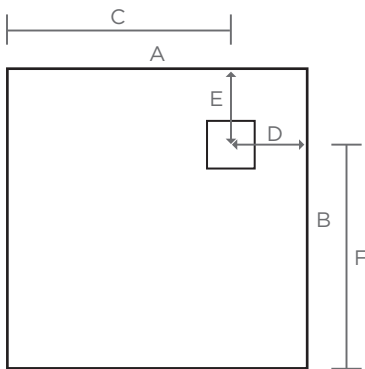

CLASSIC M SLATE

M

DIMENSIONS

Classic M Slate Trays are compatible with all standard shower enclosures. They will fit seamlessly into your bathroom. Understanding that each installation is unique we can trim up to 25mm of each wall touching side to ensure the perfect fit.

They are slim with a height of just 32mm and all trays can be fitted on top or level with the bathroom floor.

RECTANGLE

A (mm)	B (mm)	C (mm)	D (mm)	E (mm)	F (mm)	MPN
1800	1000	985	815	250	750	CMSLATE1800X1000
1800	900	985	815	250	650	CMSLATE1800X900
1800	800	985	815	250	550	CMSLATE1800X800
1700	1000	935	765	250	750	CMSLATE1700X1000
1700	900	935	765	250	650	CMSLATE1700X900
1700	800	935	765	250	550	CMSLATE1700X800
1700	700	935	765	250	450	CMSLATE1700X700
1600	1000	885	715	250	750	CMSLATE1600X1000
1600	900	885	715	250	650	CMSLATE1600X900
1600	800	885	715	250	550	CMSLATE1600X800
1500	1000	835	665	250	750	CMSLATE1500X1000
1500	900	835	665	250	650	CMSLATE1500X900
1400	1000	785	615	250	750	CMSLATE1400X1000
1400	900	785	615	250	650	CMSLATE1400X900
1400	800	785	615	250	550	CMSLATE1400X800
1300	1000	735	565	250	750	CMSLATE1300X1000
1300	900	735	565	250	650	CMSLATE1300X900
1300	800	735	565	250	550	CMSLATE1300X800
1200	1000	685	515	250	750	CMSLATE1200X1000
1200	900	685	515	250	650	CMSLATE1200X900
1200	800	685	515	250	550	CMSLATE1200X800
1100	1000	635	465	250	750	CMSLATE1100X1000
1100	900	635	465	250	650	CMSLATE1100X900

SQUARE

A (mm)	B (mm)	C (mm)	D (mm)	E (mm)	F (mm)	MPN
1000	1000	750	250	250	750	CMSLATE1000x1000
900	900	650	250	250	650	CMSLATE900x900

QUADRANT

A (mm)	B (mm)	C (mm)	D (mm)	E (mm)	F (mm)	MPN
1000	1000	750	250	250	750	CMSLATE1000QUAD
900	900	650	250	250	650	CMSLATE900QUAD

OFFSET QUADRANT RIGHT HAND

A (mm)	B (mm)	C (mm)	D (mm)	E (mm)	F (mm)	MPN
1200	900	950	250	250	650	CMSLATE12X9QRH
1000	800	950	250	250	550	CMSLATE10X8QRH

OFFSET QUADRANT LEFT HAND

A (mm)	B (mm)	C (mm)	D (mm)	E (mm)	F (mm)	MPN
1200	900	950	250	250	650	CMSLATE12X9QLH
1000	800	950	250	250	550	CMSLATE10X8QLH