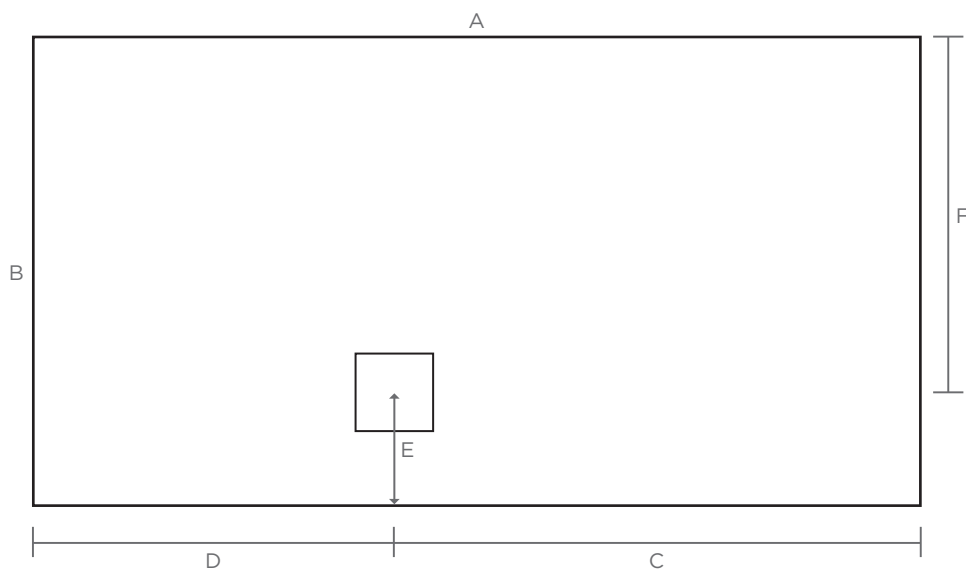

CLASSIC M SLATE

M

DIMENSIONS

Classic M Slate Trays are compatible with all standard shower enclosures. They will fit seamlessly into your bathroom. Understanding that each installation is unique we can trim up to 25mm of each wall touching side to ensure the perfect fit.

They are slim with a height of just 32mm and all trays can be fitted on top or level with the bathroom floor.

RECTANGLE

A (mm)	B (mm)	C (mm)	D (mm)	E (mm)	F (mm)	MPN
1800	1000	985	815	250	750	CMSLATE1800X1000
1800	900	985	815	250	650	CMSLATE1800X900
1800	800	985	815	250	550	CMSLATE1800X800
1700	1000	935	765	250	750	CMSLATE1700X1000
1700	900	935	765	250	650	CMSLATE1700X900
1700	800	935	765	250	550	CMSLATE1700X800
1700	700	935	765	250	450	CMSLATE1700X700
1600	1000	885	715	250	750	CMSLATE1600X1000
1600	900	885	715	250	650	CMSLATE1600X900
1600	800	885	715	250	550	CMSLATE1600X800
1500	1000	835	665	250	750	CMSLATE1500X1000
1500	900	835	665	250	650	CMSLATE1500X900
1400	1000	785	615	250	750	CMSLATE1400X1000
1400	900	785	615	250	650	CMSLATE1400X900
1400	800	785	615	250	550	CMSLATE1400X800
1300	1000	735	565	250	750	CMSLATE1300X1000
1300	900	735	565	250	650	CMSLATE1300X900
1300	800	735	565	250	550	CMSLATE1300X800
1200	1000	685	515	250	750	CMSLATE1200X1000
1200	900	685	515	250	650	CMSLATE1200X900
1200	800	685	515	250	550	CMSLATE1200X800
1100	1000	635	465	250	750	CMSLATE1100X1000
1100	900	635	465	250	650	CMSLATE1100X900

SQUARE

A (mm)	B (mm)	C (mm)	D (mm)	E (mm)	F (mm)	MPN
1000	1000	750	250	250	750	CMSLATE1000x1000
900	900	650	250	250	650	CMSLATE900x900

QUADRANT

A (mm)	B (mm)	C (mm)	D (mm)	E (mm)	F (mm)	MPN
1000	1000	750	250	250	750	CMSLATE1000QUAD
900	900	650	250	250	650	CMSLATE900QUAD

OFFSET QUADRANT RIGHT HAND

A (mm)	B (mm)	C (mm)	D (mm)	E (mm)	F (mm)	MPN
1200	900	950	250	250	650	CMSLATE12X9QRH
1000	800	950	250	250	550	CMSLATE10X8QRH

OFFSET QUADRANT LEFT HAND

A (mm)	B (mm)	C (mm)	D (mm)	E (mm)	F (mm)	MPN
1200	900	950	250	250	650	CMSLATE12X9QLH
1000	800	950	250	250	550	CMSLATE10X8QLH