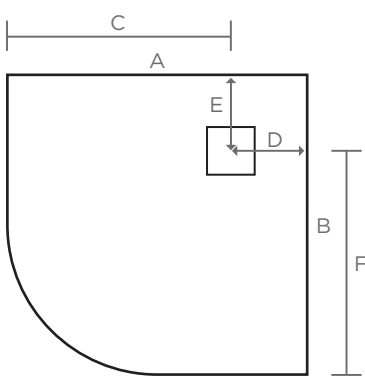

CLASSIC M SLATE

M

DIMENSIONS

Classic M Slate Trays are compatible with all standard shower enclosures. They will fit seamlessly into your bathroom. Understanding that each installation is unique we can trim up to 25mm of each wall touching side to ensure the perfect fit.

They are slim with a height of just 32mm and all trays can be fitted on top or level with the bathroom floor.

RECTANGLE

A (mm)	B (mm)	C (mm)	D (mm)	E (mm)	F (mm)	MPN
1800	1000	985	815	250	750	CMSLATE1800X1000
1800	900	985	815	250	650	CMSLATE1800X900
1800	800	985	815	250	550	CMSLATE1800X800
1700	1000	935	765	250	750	CMSLATE1700X1000
1700	900	935	765	250	650	CMSLATE1700X900
1700	800	935	765	250	550	CMSLATE1700X800
1700	700	935	765	250	450	CMSLATE1700X700
1600	1000	885	715	250	750	CMSLATE1600X1000
1600	900	885	715	250	650	CMSLATE1600X900
1600	800	885	715	250	550	CMSLATE1600X800
1500	1000	835	665	250	750	CMSLATE1500X1000
1500	900	835	665	250	650	CMSLATE1500X900
1400	1000	785	615	250	750	CMSLATE1400X1000
1400	900	785	615	250	650	CMSLATE1400X900
1400	800	785	615	250	550	CMSLATE1400X800
1300	1000	735	565	250	750	CMSLATE1300X1000
1300	900	735	565	250	650	CMSLATE1300X900
1300	800	735	565	250	550	CMSLATE1300X800
1200	1000	685	515	250	750	CMSLATE1200X1000
1200	900	685	515	250	650	CMSLATE1200X900
1200	800	685	515	250	550	CMSLATE1200X800
1100	1000	635	465	250	750	CMSLATE1100X1000
1100	900	635	465	250	650	CMSLATE1100X900

SQUARE

A (mm)	B (mm)	C (mm)	D (mm)	E (mm)	F (mm)	MPN
1000	1000	750	250	250	750	CMSLATE1000x1000
900	900	650	250	250	650	CMSLATE900x900

QUADRANT

A (mm)	B (mm)	C (mm)	D (mm)	E (mm)	F (mm)	MPN
1000	1000	750	250	250	750	CMSLATE1000QUAD
900	900	650	250	250	650	CMSLATE900QUAD

OFFSET QUADRANT RIGHT HAND

A (mm)	B (mm)	C (mm)	D (mm)	E (mm)	F (mm)	MPN
1200	900	950	250	250	650	CMSLATE12X9QRH
1000	800	950	250	250	550	CMSLATE10X8QRH

OFFSET QUADRANT LEFT HAND

A (mm)	B (mm)	C (mm)	D (mm)	E (mm)	F (mm)	MPN
1200	900	950	250	250	650	CMSLATE12X9QLH
1000	800	950	250	250	550	CMSLATE10X8QLH