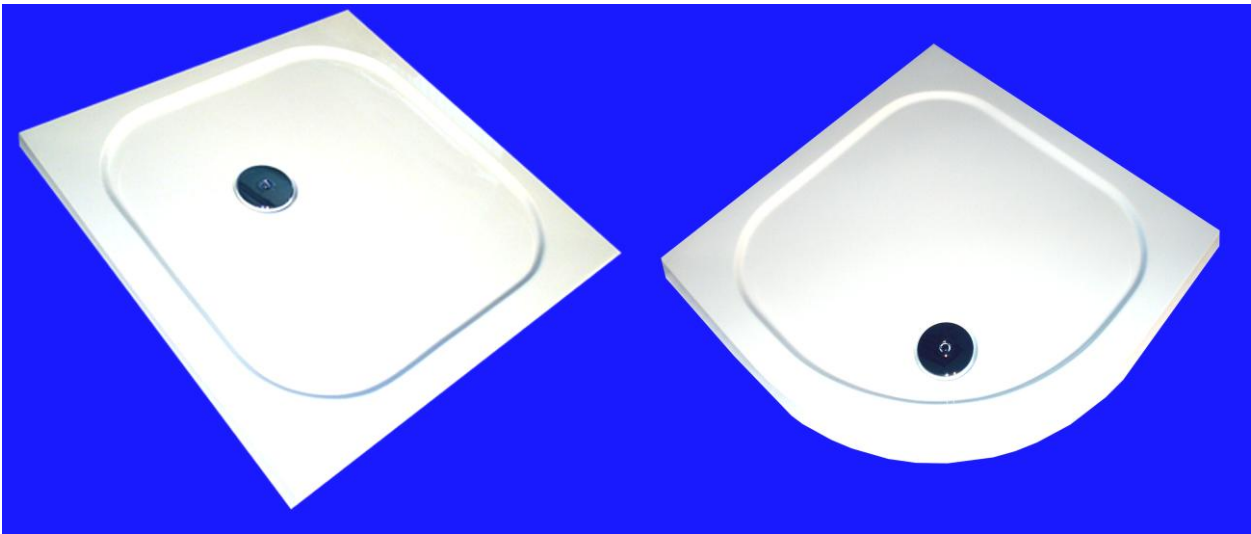

CLASSIC MARBLE

CLASSIC MARBLE SHOWER TRAY RANGE

Classic Marble manufacture a vast range of shower trays, we currently have 70 different variants and can supply **ANY COLOUR**

CLASSI CHIC RANGE, 50mm High, Ø90mm recessed outlet.

Trays include Squares, Rectangles, Quadrants and Offset Quadrants.

STANDARD RANGE, 85mm High, Ø56mm outlet. Trays include Squares, Rectangles, Quadrants, Offset Quadrants, Pentagons and Offset Pentagons.